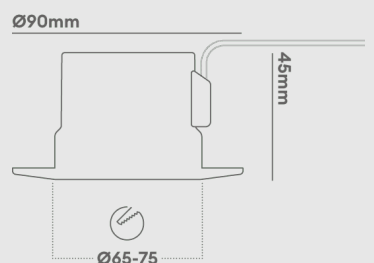

Light source energy efficiency: 

Beam angle: 38°

Wiring information

Cable / Flying Lead	0.15m H03VVH2-F 2x0.75mm ²
Type of Wiring Required	Parallel

LED driver

N/A (integrated SELV driver)	220-240V	SELV	Yes (mains)	1 (Ceiling only)	N/A	N/A
------------------------------	----------	------	-------------	------------------	-----	-----