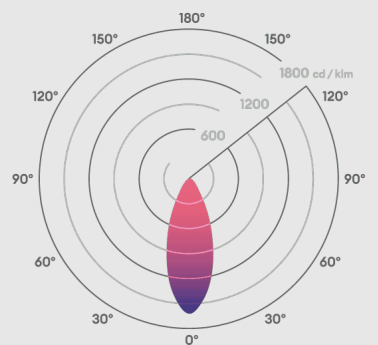

Photometrics @ 25°C

Product code	Finish	Feature I	W	Colour	Beam	lm	lm/W	lx @ 1m
DL48938MW30	Matt white	Non-emergency	4.6W	3000K	38°	460	100	819
DL48938MW40	Matt white	Non-emergency	4.6W	4000K	38°	490	107	873
DL48938BLK30	Matt black	Non-emergency	4.6W	3000K	38°	460	100	819
DL48938BLK40	Matt black	Non-emergency	4.6W	4000K	38°	490	107	873
DL48938BS30	Brushed steel	Non-emergency	4.6W	3000K	38°	460	100	819
DL48938GY30	Anthracite grey RAL7016	Non-emergency	4.6W	3000K	38°	460	100	819
DL48938GY40	Anthracite grey RAL7016	Non-emergency	4.6W	4000K	38°	490	107	873

Light source energy efficiency:

Beam angle: 38°